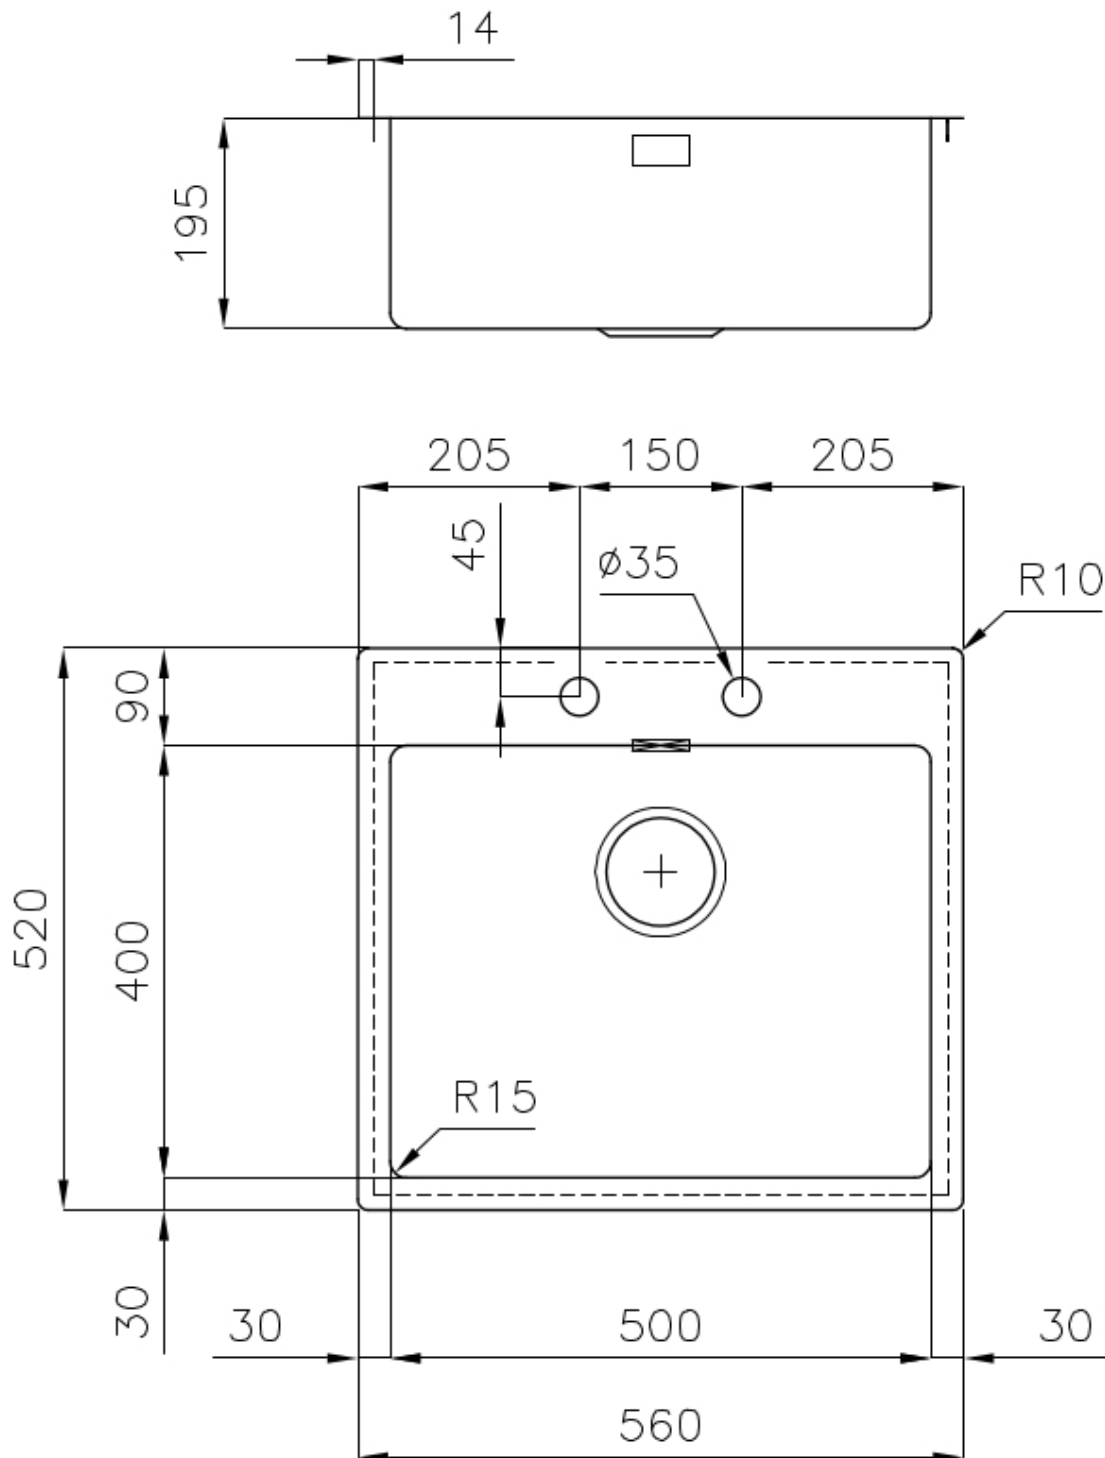

TECHNICAL DATA