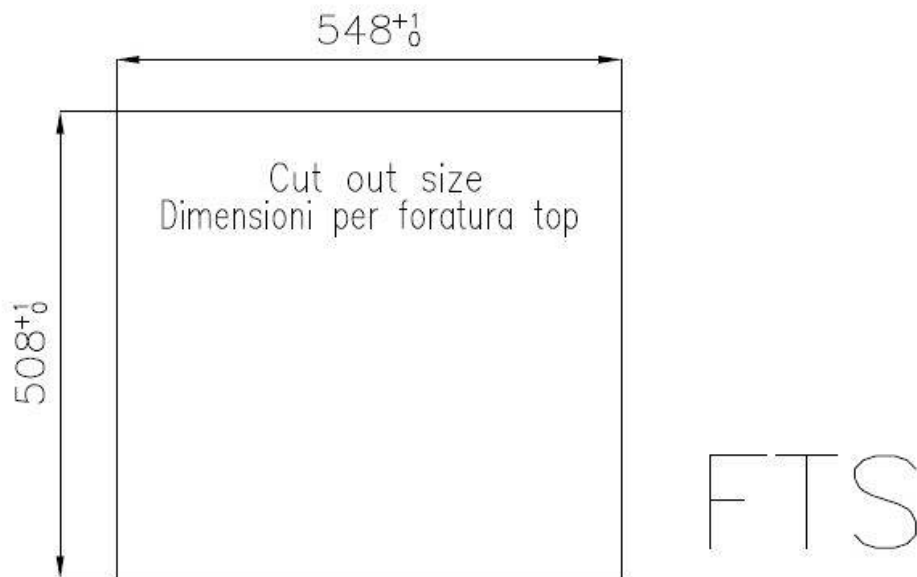

Lavello serie KE cod. 2265/080