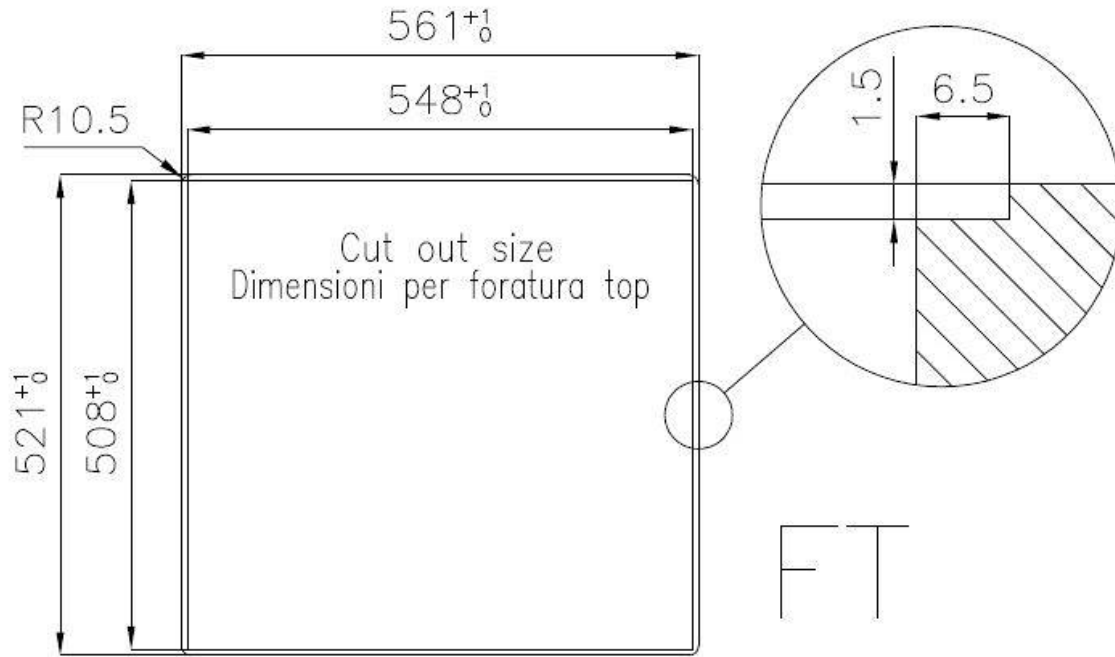

Lavello serie KE cod. 2265/080